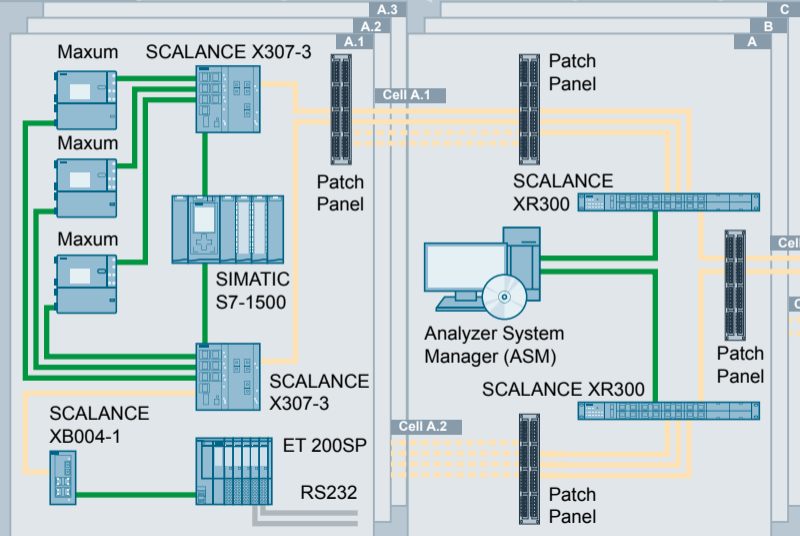

Refinery

Control Room

- Industrial Ethernet (Copper)
- Industrial Ethernet (Fiber Optic)